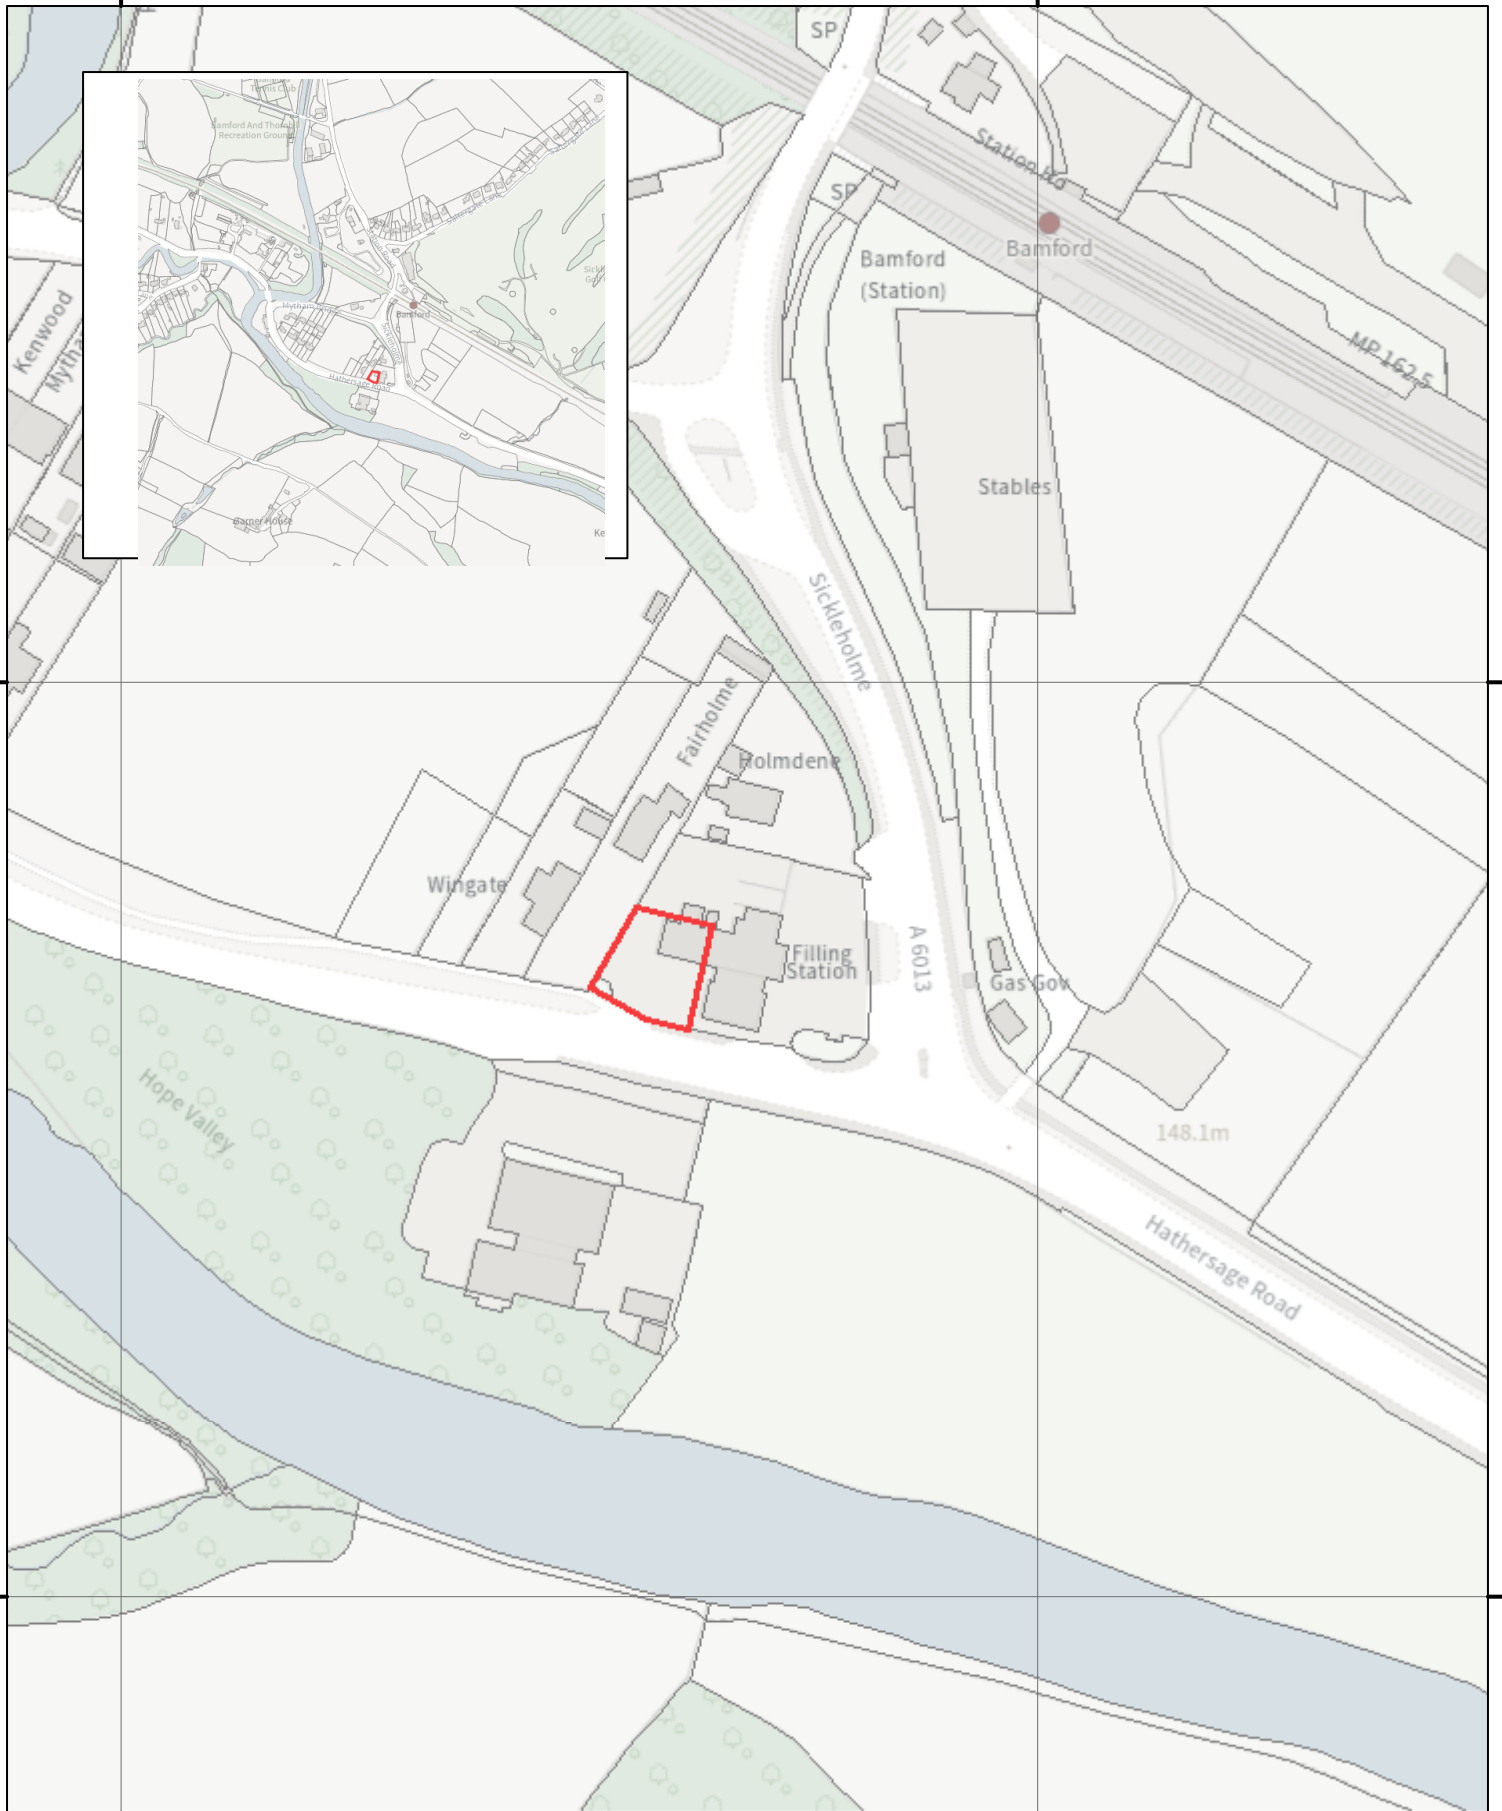

420600

420800

420600

420800

0 0.05 0.1 km

© Crown copyright and database rights 2024 Ordnance Survey AC0000849951

Sickleholme Service Station, Hathersage Road, Bamford

Item no. 9
 Application no. NP/HPK/0825/0855
 Committee date: 10/04/2026

Scale: 1:1,654 at A4 pagesize
 Map centre grid ref: 420,737 382,350